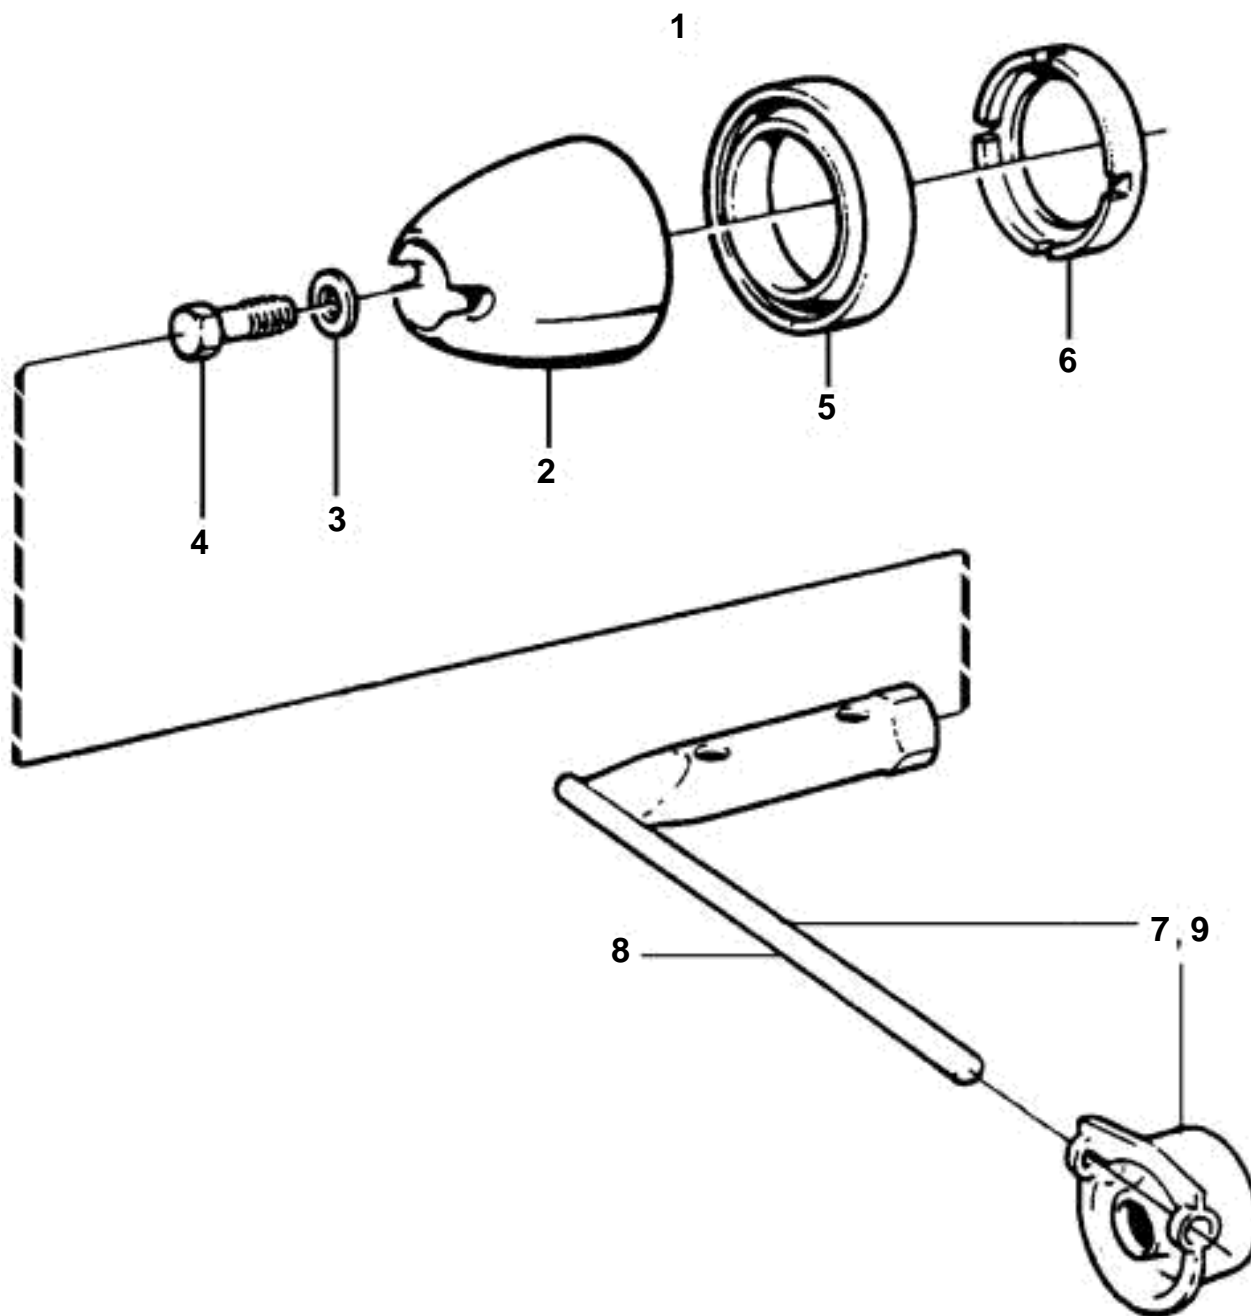

DP, DPX - PROPELLER CONE KIT TOOL, CONE TIGHTENING

DP, DPX - PROPELLER CONE KIT TOOL, CONE TIGHTENING

REF	PART NO.	QTY	DESCRIPTION	NOTES
1	872549	1	Propeller cone kit	
2		1	· PROPELLER CONE	
3	943194	1	· Washer	
4	872546	1	· Lock screw	
5	853676	1	· Spacer ring	For diesel engine with Duoprop® drive unit
6	854294	1	· Plastic washer	
7	873058	1	Tool kit, DP	
8	872773	1	· Tool kit	
9	885195	1	Tool kit, DPX	